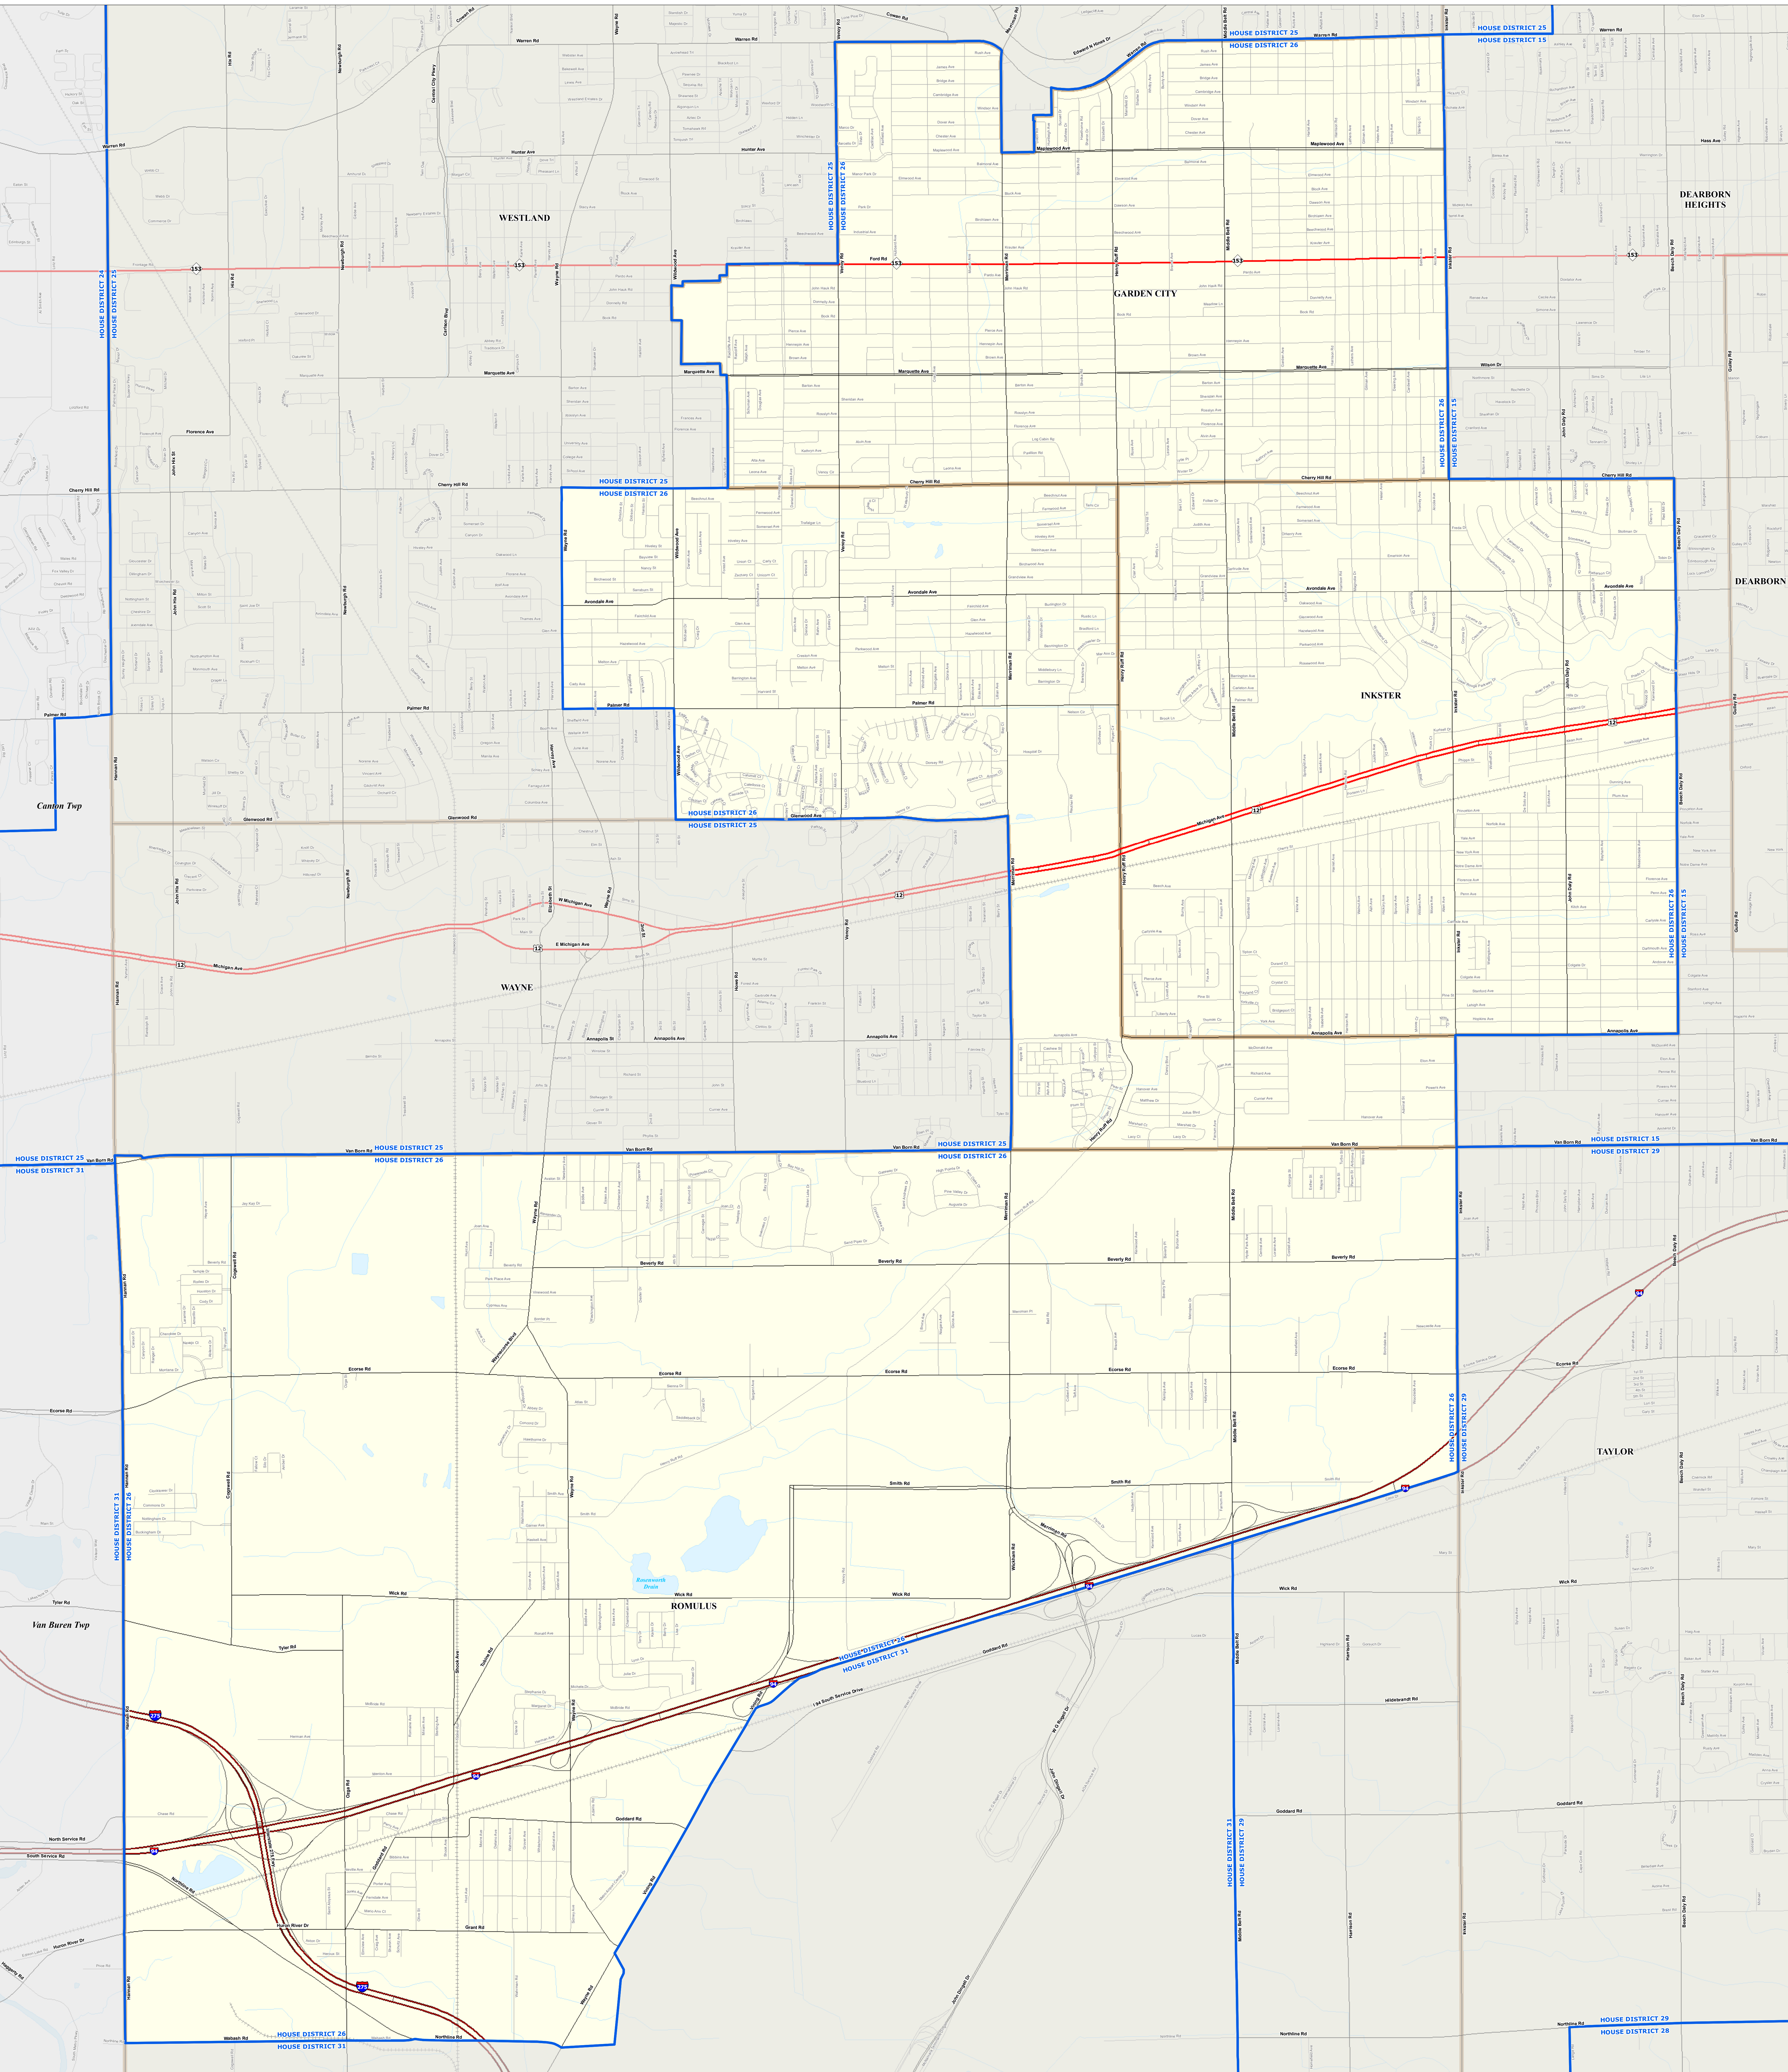

MICHIGAN STATE HOUSE DISTRICT 26

2021 Apportionment Plan

0 1 2 Miles

Legend	
House District	Township
City	County
Village	State
Unincorporated Place	Freeway
	Highway
	Primary Road
	Local Road
	Railroad
	Water Feature
	River, Stream, or Drain